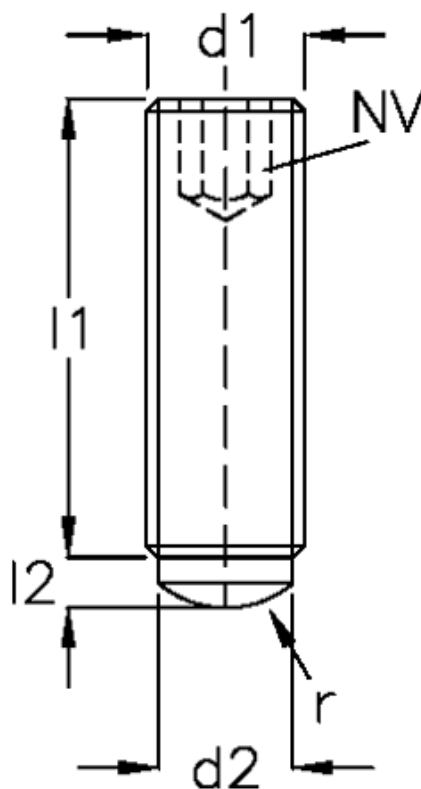

Article number: 20031609

Description: E+G Grub screw  
GN 913.2-M5-16-A

## Measures

---

d1 = M5

d2 = 3

l1 = 16

l2 = 1.0

l3 = 0.5

NV = 2.5

r = 2.5